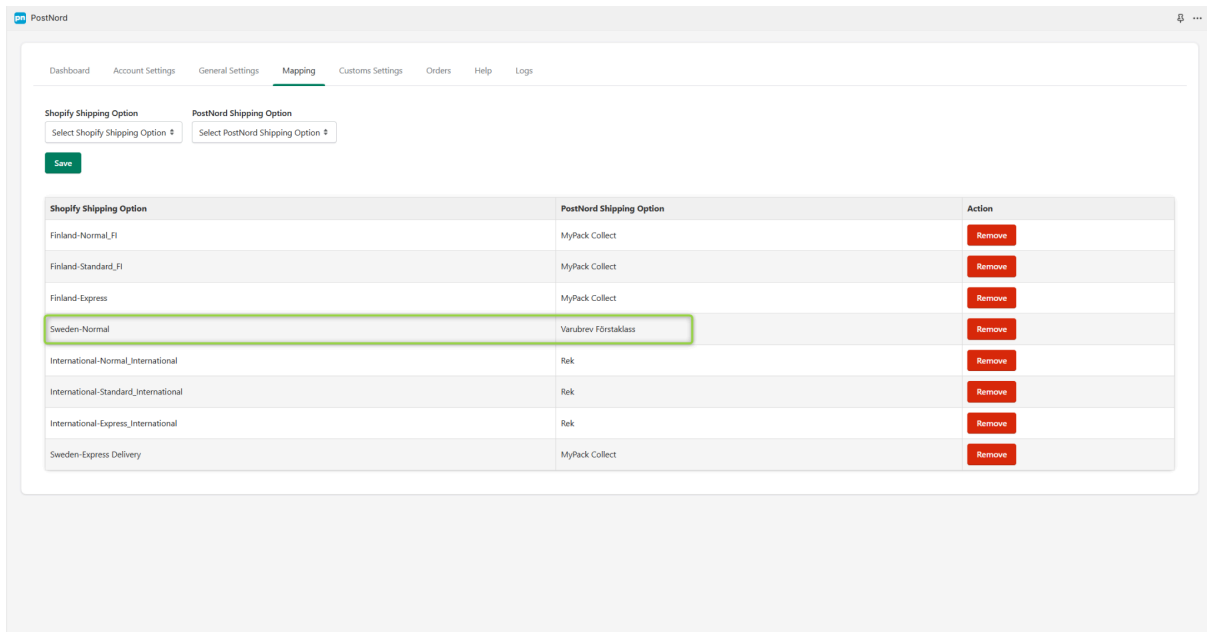

Place an order using Postnord's shipping option or Shopify shipping option with mapping, the order will be synced to Postnord automatically.

Uniwin Helpdesk

Uniwin
Service as it should be

Contact us on support@uniwin.se

Thank you!