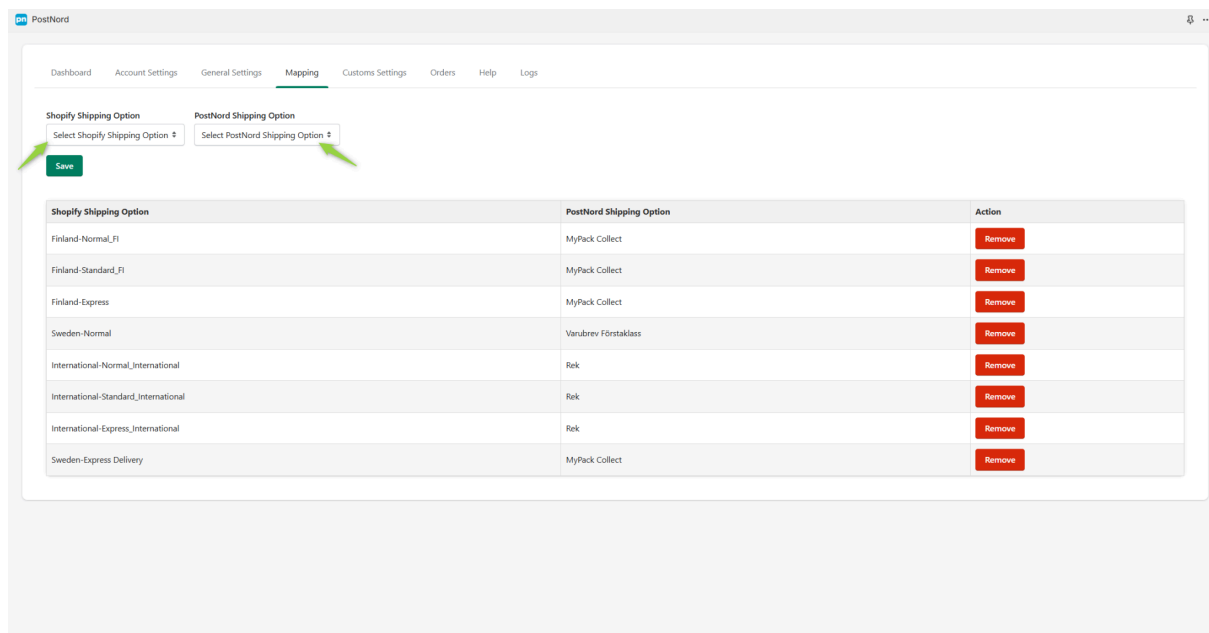

2. Enable shipping options in checkout or map the Shopify shipping options with Postnord shipping options

Method 1 :

Check the above image, go to General settings and enable “shipping options in checkout” and click save.

Method 2 :