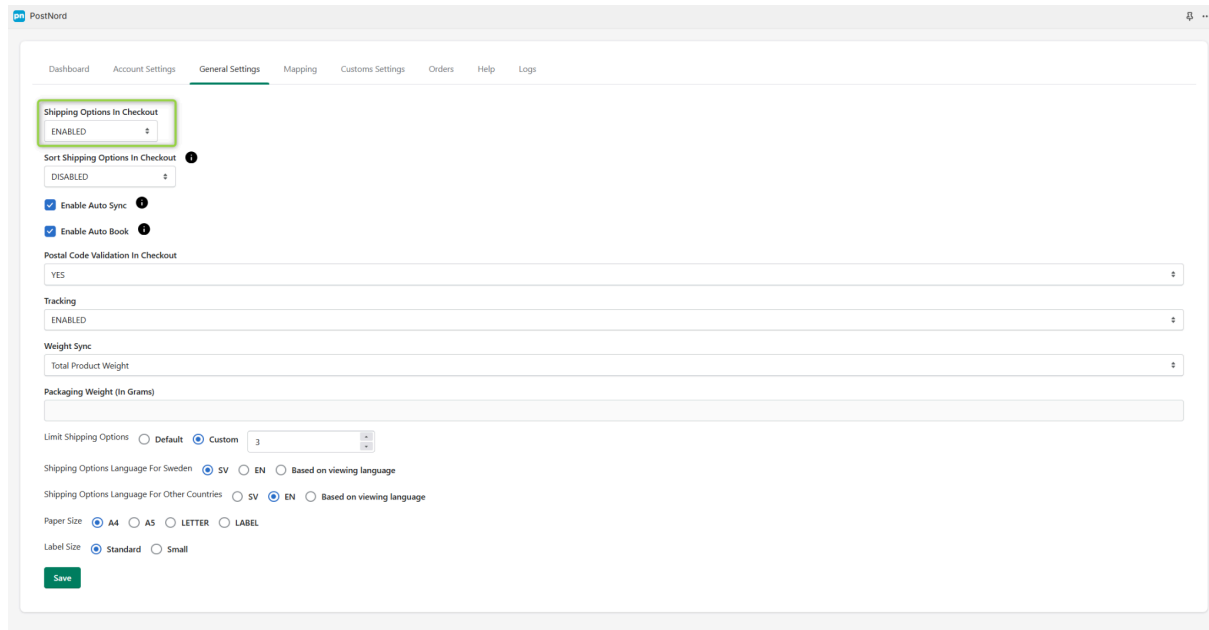

2. Enable shipping options in checkout or map the Shopify shipping options with Postnord shipping options

Method 1 :