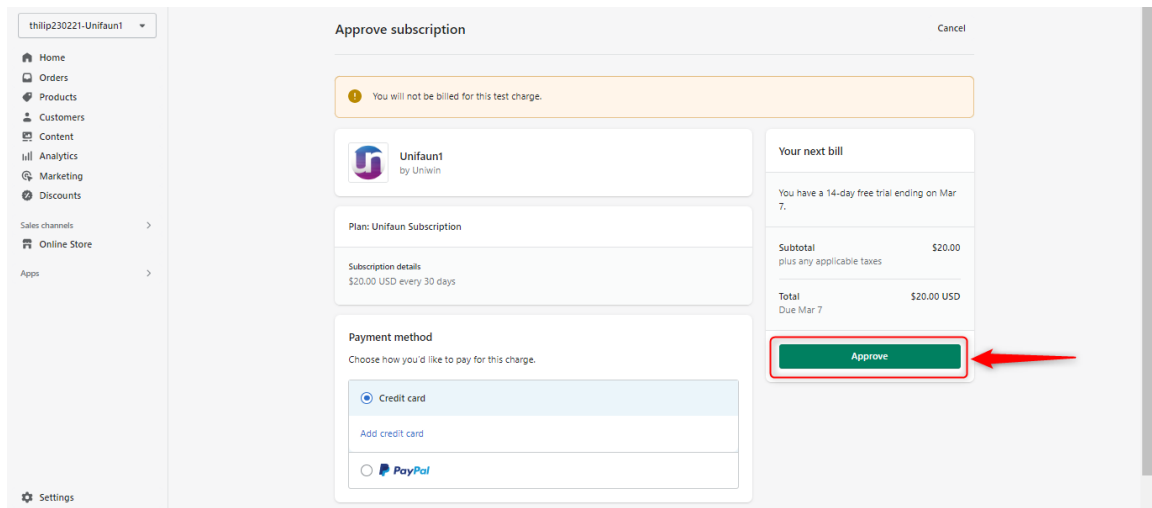

How to Install the Shopify Unifaun1 App?

1. Adding the App to your Shopify store

- Login to your shopify store
- Go to this link <https://apps.shopify.com/Unifaun1> and click add app as image below.

2. Installing the Shopify Unifaun1 App

Once you've added the App to your Shopify store, the setup wizard will guide you to the Installation page where you need to click on Install app as shown in the image below.

3. Approve subscription charge and complete the installation