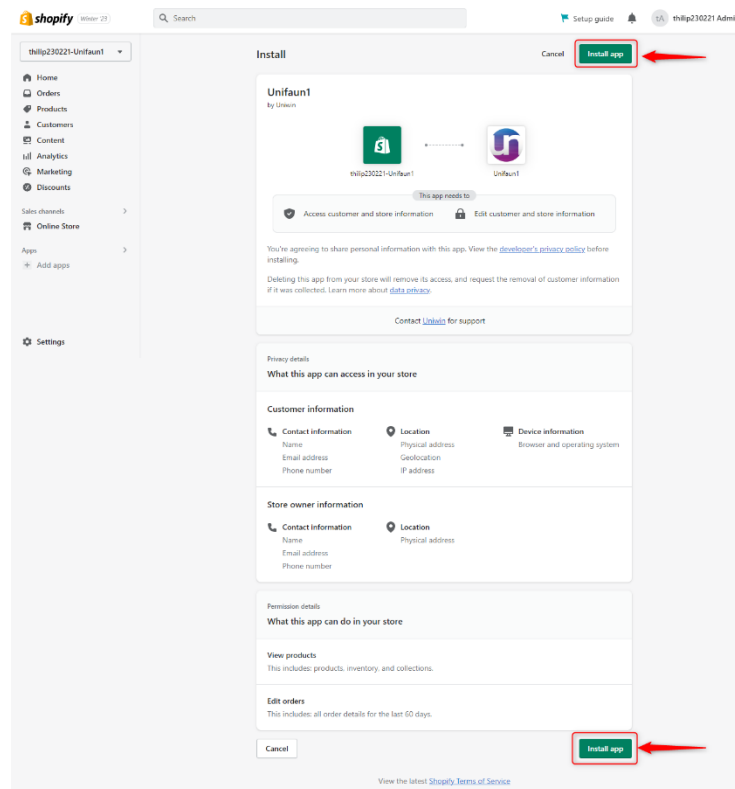

How to Install the Shopify Unifaun1 App?

1. Adding the App to your Shopify store

- Login to your shopify store
- Go to this link <https://apps.shopify.com/Unifaun1> and click add app as image below.

2. Installing the Shopify Unifaun1 App

Once you've added the App to your Shopify store, the setup wizard will guide you to the Installation page where you need to click on Install app as shown in the image below.

3. Approve subscription charge and complete the installation