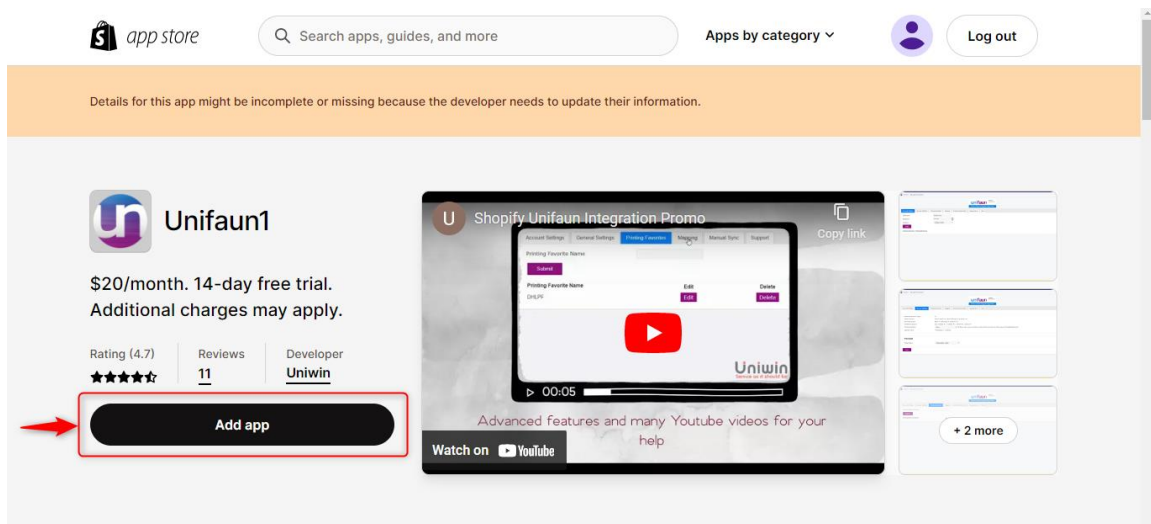

How to Install the Shopify Unifaun1 App?

1. Adding the App to your Shopify store

- Login to your shopify store
- Go to this link <https://apps.shopify.com/Unifaun1> and click add app as image below.

2. Installing the Shopify Unifaun1 App