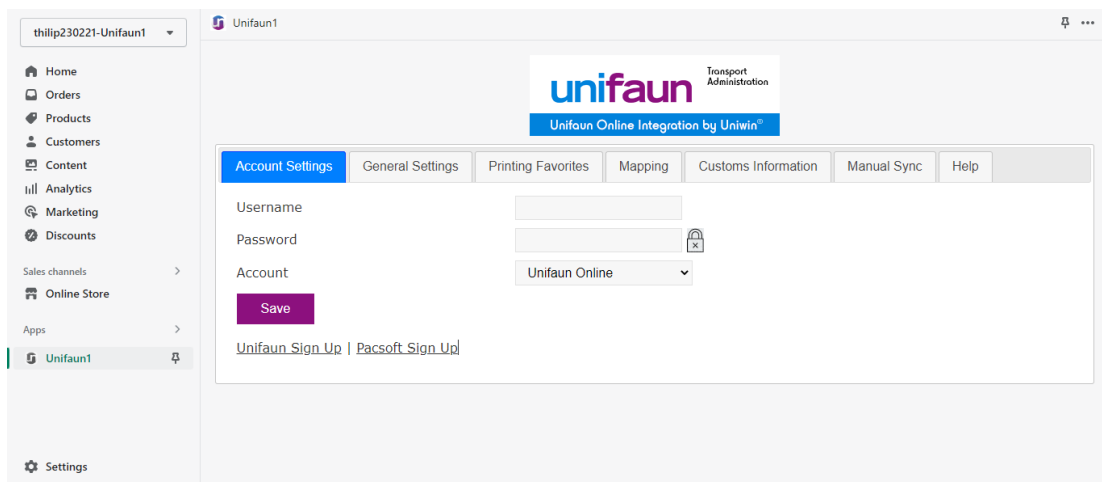

There you have it! The Shopify Unifaun1 App by Uniwin is installed on your Shopify