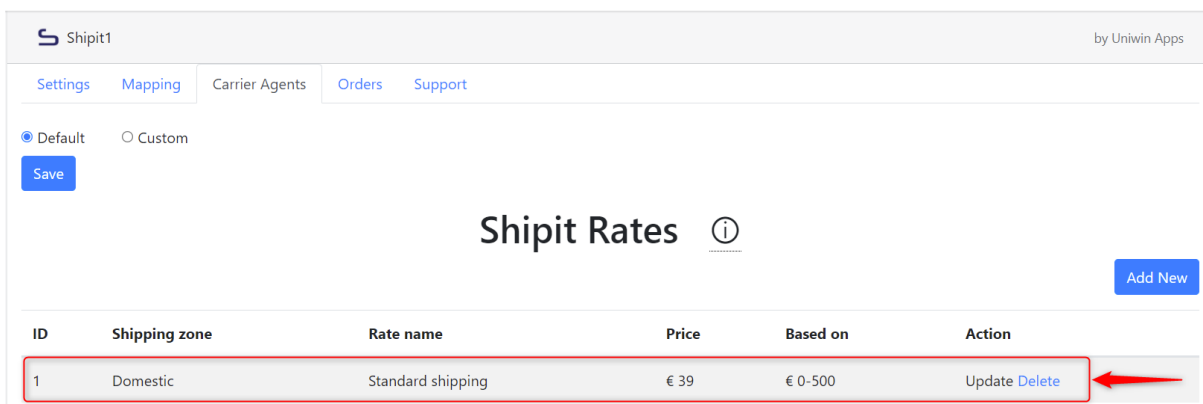

2. Create shipping rates inside **Shipit app**

Check the above image, click Add New and create shipping rate

3. Create mapping inside **Shipit app**

Check the above image, now you will see the created shipping rates inside the shipping options drop down, please select the shipping rate and create the mapping with service.