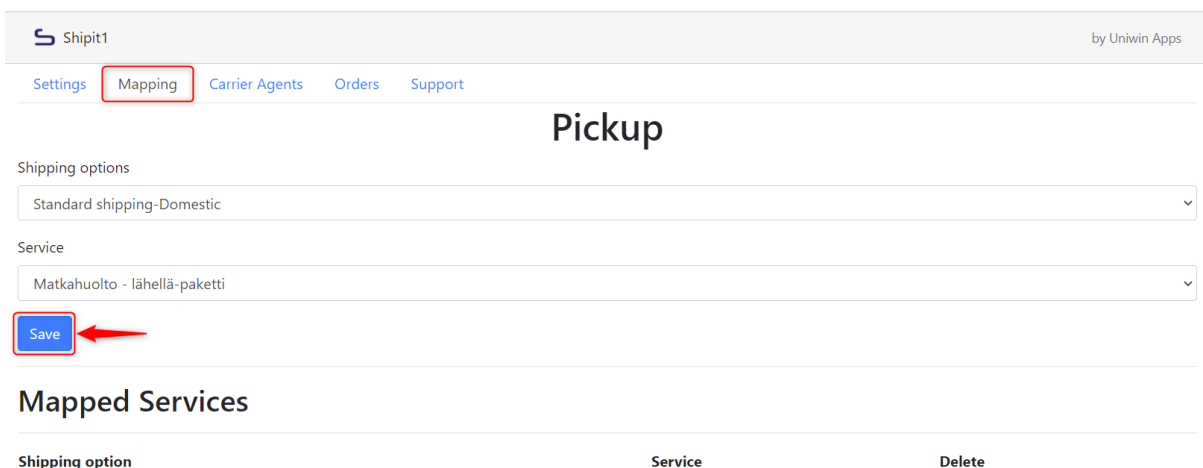

## Setup pickup points with custom rates

This guide will illustrate the steps to show the pickup points on checkout.

### 1. Create shipping zone inside Shopify **Shipping and delivery**

Check the above image, go to Shopify Settings -> **Shipping and delivery**, create zone. Make sure that you have “uniwincarrier” third party rate added, please check this guide to know more about carrier and app rates, [click here](#)

## 3. Create mapping inside **Shipit app**

Check the above image, now you will see the created shipping rates inside the shipping options drop down, please select the shipping rate and create the mapping with service.