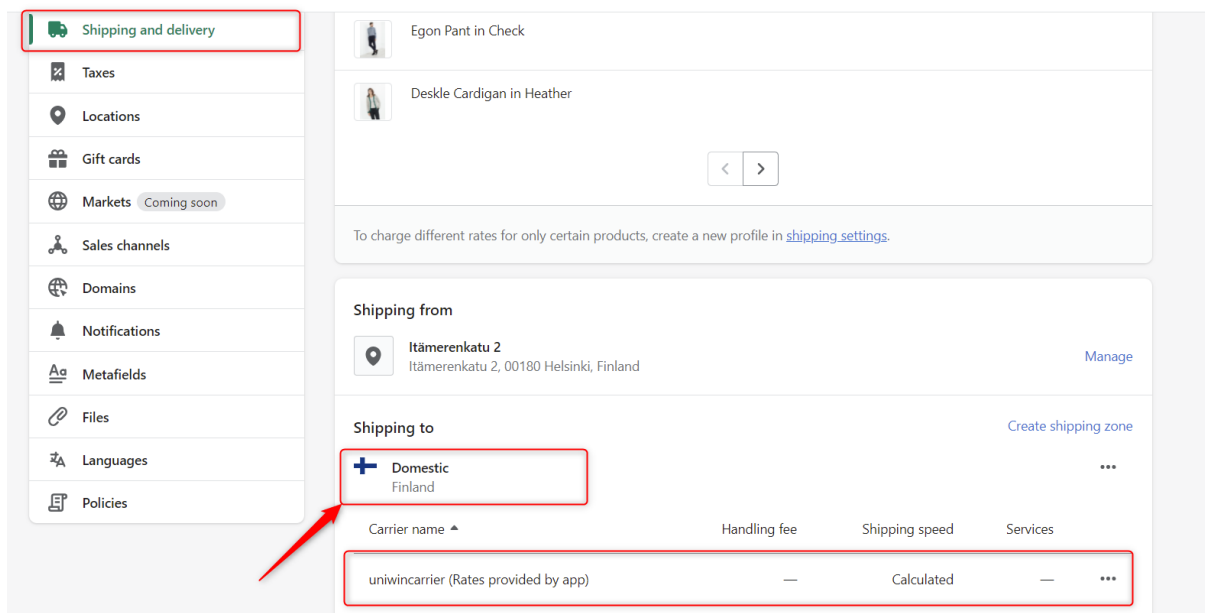

Pickup points on checkout

Setup pickup points with custom rates

This guide will illustrate the steps to show the pickup points on checkout.

1. Create shipping zone inside Shopify **Shipping and delivery**

Check the above image, go to Shopify Settings -> **Shipping and delivery**, create zone. Make sure that you have “uniwincarrier” third party rate added, please check this guide to know more about carrier and app rates, [click here](#)